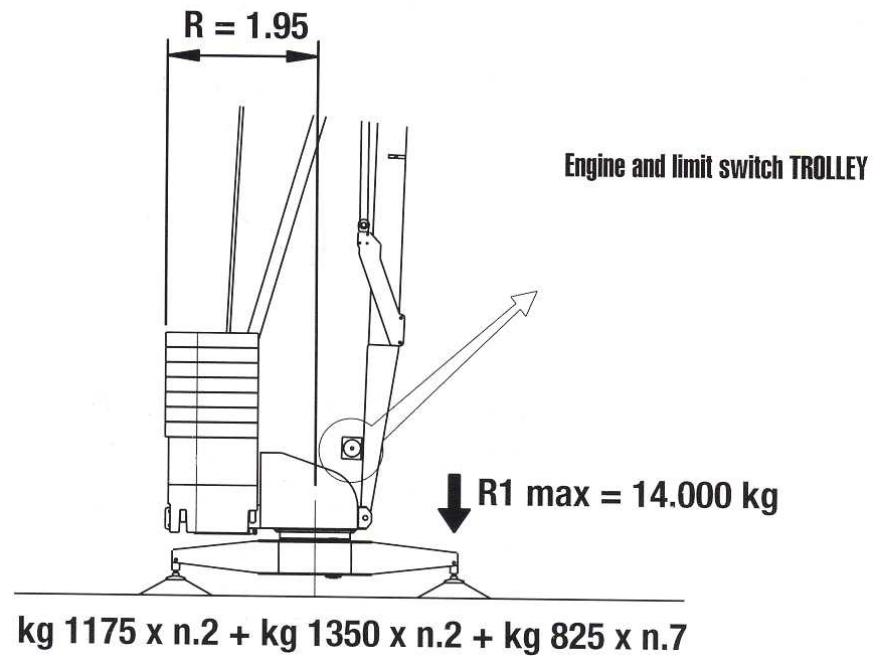

Load Diagrams							
kg	1800	1600	1400	1200	1000	900	750
m	12.0	12.9	14.4	16.3	18.9	20.6	24
m	12.3	13.5	15.1	17.2	20	-	-

Weight of crane: **kg 8.000**

Counterweight: **kg 10.825**

MITTI GRU - Worldwide Cranes Service