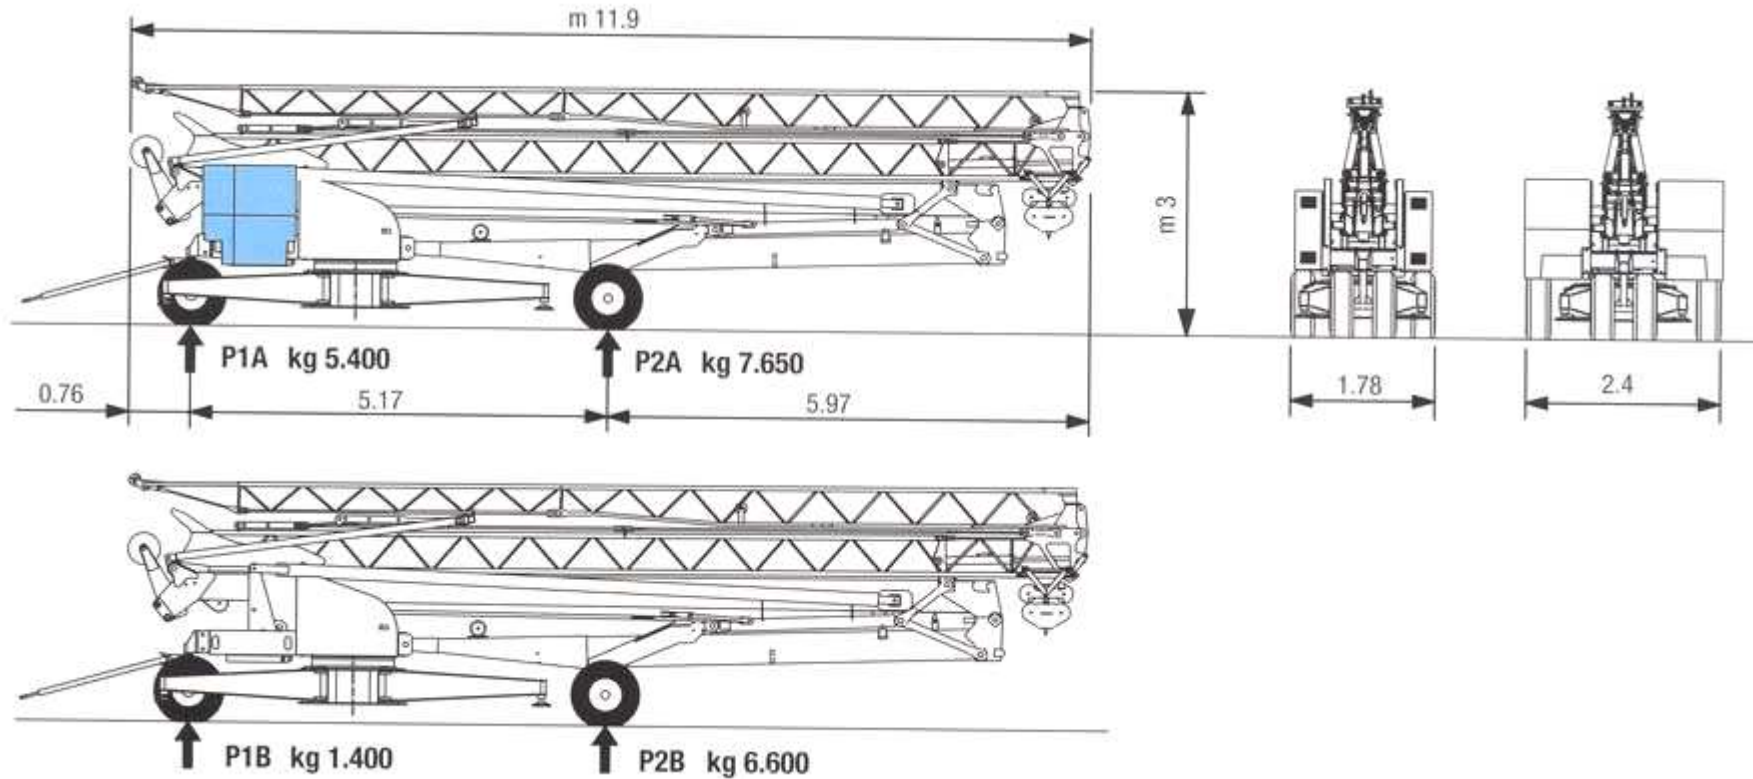

MITTI GRU - Worldwide Cranes Service

Via Bellini, 10 - 20020 Vanzaghello - Milan - Italy
Tel/Fax: +39 0331 306388 - Mobile: +39 338 2599955
Email: info@teknocranes.com - Website: www.teknocranes.com